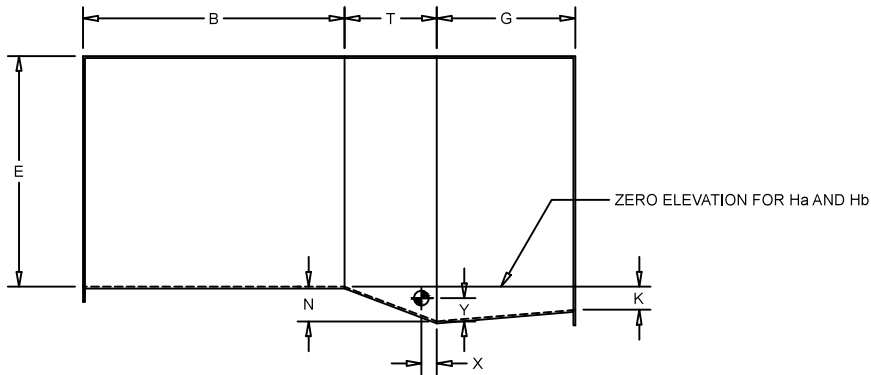

ELEVATION VIEW